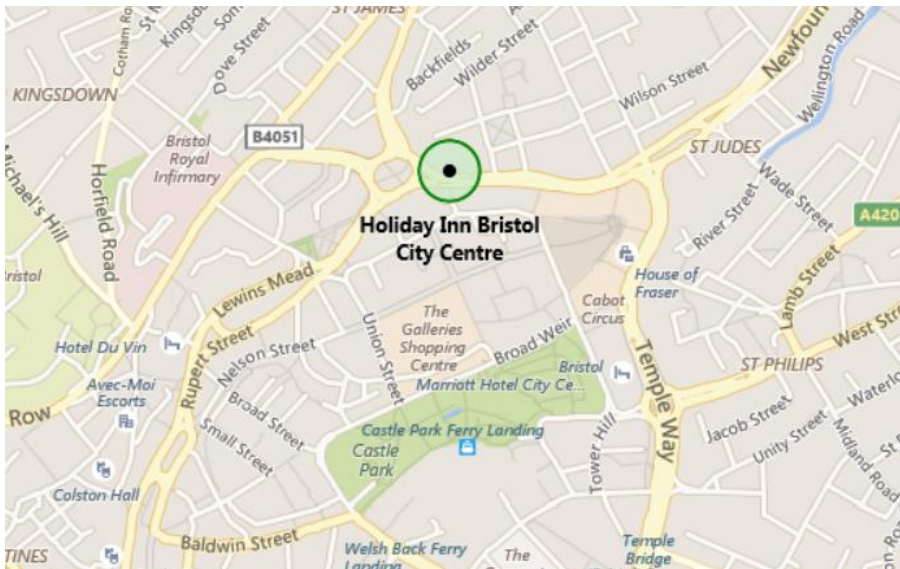

Tutorial Venue Map

Holiday Inn Bristol City Centre

Bond Street

Bristol

BS1 3LE

Tel: 0117 924 5000

The Actuarial Education Company

On behalf of **Institute and Faculty of Actuaries**